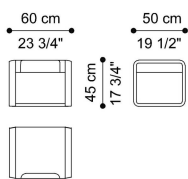

WYNWOOD
NIGHT STORAGE UNITS

GIANFRANCO
FERRE
HOME

DESCRIPTION

External structure in solid beech wood Dyed Smokey Grey, shaped with variable section, irregular curves and finger joints. Top panel in curved multilayer wood with retractable pins, covered in leather from the collection. Drawer's front panel in curved multilayer wood covered in leather from the collection. Internal structure with multilayer wood panels covered in beige or anthracite microfiber. Opening with shaped lower groove handle and drawer rails with soft closing.

DIMENSIONS

NIGHT TABLE **F.WYN.331.A**

L 60 D 50 H 45 CM

STRUCTURE

WOOD

Beech Wood Dyed
Smokey Grey - Matt

UPHOLSTERY

FABRIC / LEATHER