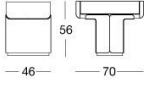

LONGHI

DO BEDSIDE TABLE

Y 858 Ben Wu

Bedside table with 1 drawer with manually moulded glass fibre base. Skirting with ground metal edge in the following finishes: Satin nickel, bright shaded brown, Black Rose gold, bright light gold, matt Champagne gold, bright chrome, bright black chrome, matt satin bronze, bright pink gold, matt pink gold. Structure (in MDF, thickness 40 mm) with particular form covered in leather from the catalogue. Push-pull opening and interiors in matt bronze lacquer. Top finishes: bronze or smoky mirror, White Carrara marble, Imperial Brown marble, Sahara Noir marble (glossy and matt polyester finish), Dover White marble, Panda White marble, Guatemala Green marble, Cortecchia marble, Port Saint Laurent marble, Red Levanto marble, Bardiglio Nuvolato marble, Elegant Brown marble, Shale Rosewood marble, Emperador Dark marble, Silver Wave marble, Agatha Black marble, Frappuccino marble, Calacatta marble, Fusion Light marble, Patagonia marble, Explosion Blue marble, Fusion Multicolor marble, Juliet Quartz marble, Azul Macauba marble, Portoro marble. Or in wood in the finishes: glossy/matt Maple, glossy/matt heat-treated Eucalyptus, glossy/matt Sycamore frisè, glossy/matt Ebony, glossy/matt Canaletto walnut.

TECHNICAL DRAWINGS

scala 1:50