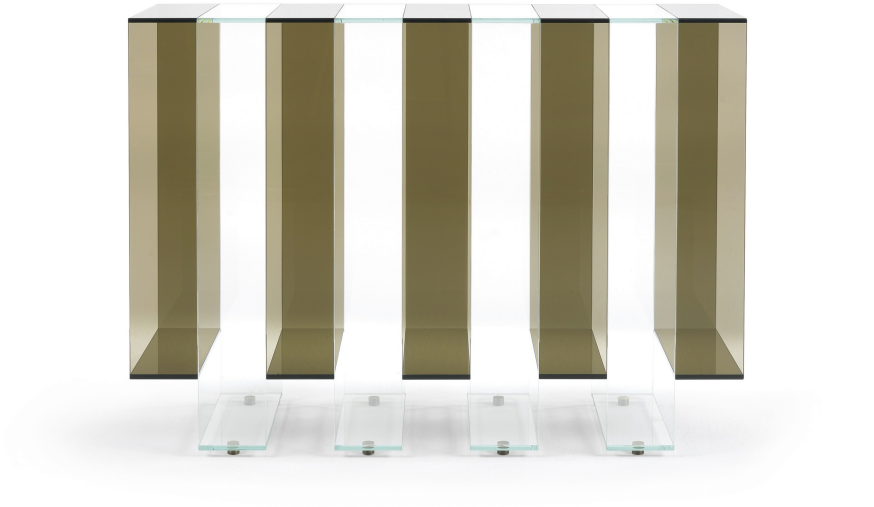

JENGA
CONSOLES

GIANFRANCO
FERRE
HOME

DESCRIPTION

Structure in bronzed and clear glass or smoked and satin clear glass. Tips in Brushed Bronze finishing.

DIMENSIONS

CONSOLE
F.JEN.541.A

L 126 D 40 H 92 CM

TIPS

METAL

Metal Brushed
Bronze