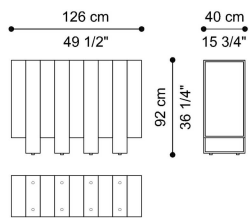

JENGA
CONSOLES

GIANFRANCO
FERRE
HOME

DESCRIPTION

Structure in bronzed and clear glass or smoked and satin clear glass. Tips in Brushed Bronze finishing.

DIMENSIONS

CONSOLE
F.JEN.541.A

L 126 D 40 H 92 CM

TIPS