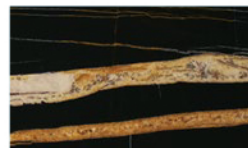

NOTES

- Dimensions: the first figure shows sizes in centimeters, the second in inches.
- Available only standard stitching.
- Marble top available in: Emperador Dark, Palissandro Blu Nuvolato, Palissandro Fiorito or Sahara Noir.

FINITURE RIPIANO IN CERAMICA - CERAMIC TOP FINISHES

Terra

Antracite

Noir Desir

Ossido Bruno

Greenery

Limestone

N.B. EACH CERAMIC CAN EXHIBIT COLOUR AND STRUCTURAL DIFFERENCES.

FINITURE RIPIANO IN MARMO - MARBLE TOP FINISHES

Emperador Dark

Palissandro Blu Nuvolato

Palissandro Florito

Sahara Noir

N.B. EACH MARBLE, BEING A NATURAL PRODUCT, IS A ONE-OF-A-KIND PIECE AND CAN THEREFORE EXHIBIT COLOUR AND STRUCTURAL DIFFERENCES.