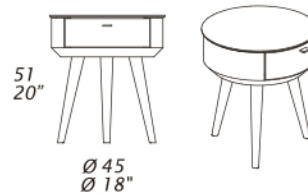

K009-C Cone Legs

available in all customizing finishes legs.