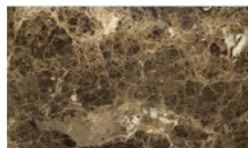

STANDARD FEATURES

- Hard wood frame covered in leather.
- Glass top available in: smoked or white (RAL 9003).
- Ceramic top available in: Terra, Antracite, Noir Desir, Ossido Bruno, Greenery or Limestone.
- Stitching CUC 507.

NOTES

- Dimensions: the first figure shows sizes in centimeters, the second in inches.
- Available only standard stitching.
- Marble top available in: Emperador Dark, Palissandro Blu Nuvolato, Palissandro Fiorito or Sahara Noir.

FINITURE RIPIANO IN CERAMICA - CERAMIC TOP FINISHES

Terra

Antracite

Noir Desir

Ossido Bruno

Greenery

Limestone

N.B. EACH CERAMIC CAN EXHIBIT COLOUR AND STRUCTURAL DIFFERENCES.

FINITURE RIPIANO IN MARMO - MARBLE TOP FINISHES

Emperador Dark

Palissandro Blu Nuvolato

Palissandro Florito

Sahara Noir

N.B. EACH MARBLE, BEING A NATURAL PRODUCT, IS A ONE-OF-A-KIND PIECE AND CAN THEREFORE EXHIBIT COLOUR AND STRUCTURAL DIFFERENCES.