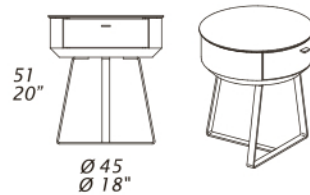

K009-B Metal Base

available in all customizing finishes base.