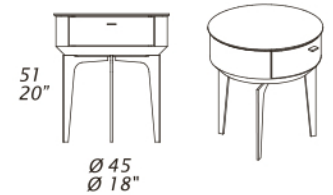

K009-D Metal Legs

available in all customizing finishes legs.

NOTE

- Dimensioni: la prima cifra indica i centimetri, la seconda cifra indica i pollici.
- Disponibile solo con cucitura standard.
- Ripiano in marmo disponibile in: Emperador Dark, Palissandro Blu Nuvolato, Palissandro Fiorito o Sahara Noir.

NOTES

- Dimensions: the first figure shows sizes in centimeters, the second in inches.
- Available only standard stitching.
- Marble top available in: Emperador Dark, Palissandro Blu Nuvolato, Palissandro Fiorito or Sahara Noir.