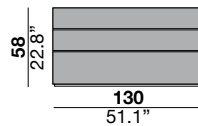

SET tall chest cov. leather