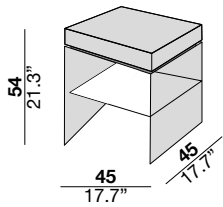

light design marco fumagalli 2020

Drawer with soft-closing mechanism, available in walnut wood, smoked durmast wood, patterned multilaminated poplar wood with glossy lacquer finish or upholstered in leather. Base available in transparent or smoked tempered glass.

Tutta la collezione Sun è fatta in pannello di fibre di legno, rivestito in pelle scelta Cassetto con soft closing disponibile in finitura noce, rovere affumicato, pioppo multilaminato "intrecciato" con finitura laccata lucida oppure rivestito in pelle. Base in vetro temperato disponibile trasparente o fumé.

KV1 bedside table with 1 drawer, glass base