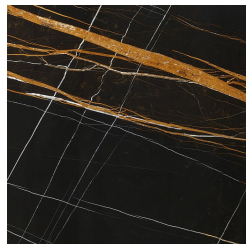

DOPPLER
CONSOLES

GIANFRANCO
FERRE
HOME

DESCRIPTION

Structure in metal with Black matt finishing.
Top in multilayer wood with Tay Veneered Dyed Smokey Grey or Canaletto Walnut Veneered finishing or in marble or onyx from the collection.

DIMENSIONS

CONSOLE
F.DOP.541.A

L 150 D 40 H 85 CM

STRUCTURE

METAL

Metal Black - Matt

TOP

MARBLE/ONYX

Marble Cat. A
Bianco Carrara -
Polished

Marble Cat. A Black
And Gold - Polished

Marble Cat. A
Damasco - Brushed

Marble Cat. A
Emperador Dark -
Polished

Marble Cat. A Black
Marquina - Polished

Marble Cat. A
Travertino - Honed

Cloudy Grey Onyx -
Polished

Marble Cat. B
Sahara Noir -
Polyester Polished

WOOD

Tay Veneered Dyed
Smokey Grey - Matt

Canaletto Walnut -
Matt