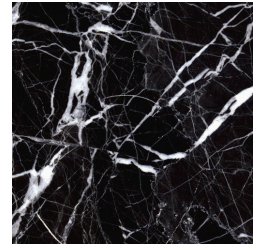

DOPPLER
CONSOLES

GIANFRANCO
FERRE
HOME

DESCRIPTION

Structure in metal with Black matt finishing.
Top in multilayer wood with Tay Veneered Dyed Smokey Grey or Canaletto Walnut Veneered finishing or in marble or onyx from the collection.

DIMENSIONS

CONSOLE
F.DOP.541.A

L 150 D 40 H 85 CM

STRUCTURE

METAL

Metal Black - Matt

TOP

MARBLE/ONYX

Marble Cat. A
Bianco Carrara -
Polished

Marble Cat. A Black
And Gold - Polished

Marble Cat. A
Damasco - Brushed

Marble Cat. A
Emperador Dark -
Polished

Marble Cat. A Black
Marquina - Polished

Marble Cat. A
Travertino - Honed

Cloudy Grey Onyx -
Polished

Marble Cat. B
Sahara Noir -
Polyester Polished

WOOD

Tay Veneered Dyed
Smokey Grey - Matt

Canaletto Walnut -
Matt