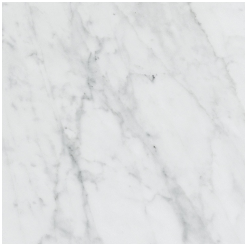

DOPPLER
CONSOLES

GIANFRANCO
FERRE
HOME

DESCRIPTION

Structure in metal with Black matt finishing.
Top in multilayer wood with Tay Veneered Dyed Smokey Grey or Canaletto Walnut Veneered finishing or in marble or onyx from the collection.

DIMENSIONS

CONSOLE
F.DOP.541.A

L 150 D 40 H 85 CM

STRUCTURE

METAL

Metal Black - Matt

TOP

MARBLE/ONYX

Marble Cat. A
Bianco Carrara -
Polished

Marble Cat. A Black
And Gold - Polished

Marble Cat. A
Damasco - Brushed

Marble Cat. A
Emperador Dark -
Polished

Marble Cat. A Black
Marquina - Polished

Marble Cat. A
Travertino - Honed