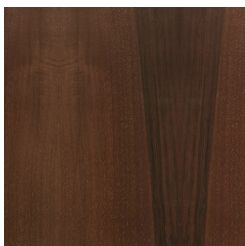

DOPPLER
CONSOLES

GIANFRANCO
FERRE
HOME

DESCRIPTION

Structure in metal with Black matt finishing.
Top in multilayer wood with Tay Veneered Dyed Smokey Grey or Canaletto Walnut Veneered finishing or in marble or onyx from the collection.

Marble Cat. A
Bianco Carrara -
Polished

Marble Cat. A Black
And Gold - Polished

Marble Cat. A
Damasco - Brushed

Marble Cat. A
Emperador Dark -
Polished

Marble Cat. A Black
Marquina - Polished

Marble Cat. A
Travertino - Honed

Cloudy Grey Onyx -
Polished

Marble Cat. B
Sahara Noir -
Polyester Polished

WOOD

Tay Veneered Dyed
Smokey Grey - Matt

Canaletto Walnut -
Matt