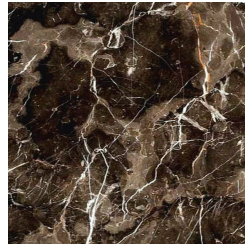

DOPPLER
CONSOLES

GIANFRANCO
FERRE
HOME

DESCRIPTION

Structure in metal with Black matt finishing.
Top in multilayer wood with Tay Veneered Dyed Smokey Grey or Canaletto Walnut Veneered finishing or in marble or onyx from the collection.

DIMENSIONS

CONSOLE
F.DOP.541.A

L 150 D 40 H 85 CM

STRUCTURE

METAL

Metal Black - Matt

TOP

MARBLE/ONYX

Marble Cat. A
Bianco Carrara -
Polished

Marble Cat. A Black
And Gold - Polished

Marble Cat. A
Damasco - Brushed

Marble Cat. A
Emperador Dark -
Polished

Marble Cat. A Black
Marquina - Polished

Marble Cat. A
Travertino - Honed

Cloudy Grey Onyx -
Polished

Marble Cat. B
Sahara Noir -
Polyester Polished

WOOD

Tay Veneered Dyed
Smokey Grey - Matt

Canaletto Walnut -
Matt