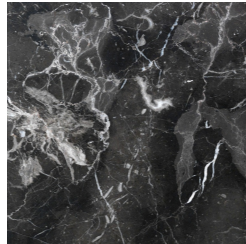

DOPPLER
CONSOLES

GIANFRANCO
FERRE
HOME

DESCRIPTION

Structure in metal with Black matt finishing.
Top in multilayer wood with Tay Veneered Dyed Smokey Grey or Canaletto Walnut Veneered finishing or in marble or onyx from the collection.

DIMENSIONS

CONSOLE
F.DOP.541.A

L 150 D 40 H 85 CM

STRUCTURE

METAL

Metal Black - Matt

TOP

MARBLE/ONYX

Marble Cat. A
Bianco Carrara -
Polished

Marble Cat. A Black
And Gold - Polished

Marble Cat. A
Damasco - Brushed

Marble Cat. A
Emperador Dark -
Polished

Marble Cat. A Black
Marquina - Polished

Marble Cat. A
Travertino - Honed

Cloudy Grey Onyx -
Polished

Marble Cat. B
Sahara Noir -
Polyester Polished

WOOD

Tay Veneered Dyed
Smokey Grey - Matt

Canaletto Walnut -
Matt